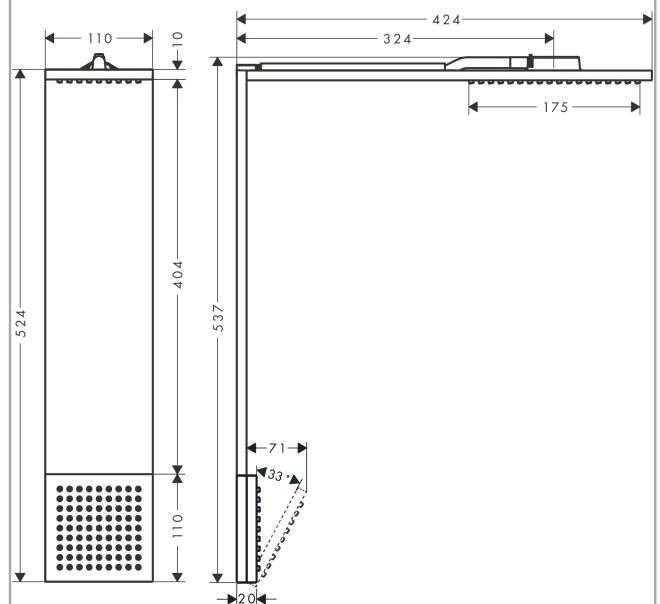

**AXOR ShowerComposition**  
**Shower module 110/220 1jet with shoulder shower**  
 Finish: **Polished Gold Optic** Article Number: **12593990**

**product features**

- consists of: overhead shower, shoulder shower
- shower head size: 110 x 220 mm
- projection: 424 mm
- spray type overhead shower: PowderRain
- flow rate PowderRain spray (at 3 bar): 12 l/min
- material spray disc: metal
- spraytype shoulder shower: PowderRain
- flow rate of shoulder shower at 3 bar: 6,3 l/min
- maximum flow rate at 3 bar: 17 l/min
- minimum flow pressure: 2,5 bar
- max. operating pressure: 6 bar
- simultaneous use of head and shoulder shower possible
- connection type: basic set
- shower arm length: 324 mm

**Technology**

**Design awards**

**Product image**

**Scale drawing**

**AXOR ShowerComposition**  
**Shower module 110/220 1jet with shoulder shower**  
 Finish: **Polished Gold Optic**    Article Number: **12593990**

## Flowchart

The consumption was measured in combination with the appropriate fittings (thermostat/mixer/in-wall valve) to reflect actual application in practice.

**AXOR ShowerComposition**  
**Shower module 110/220 1jet with shoulder shower**  
Finish: **Polished Gold Optic** Article Number: **12593990**