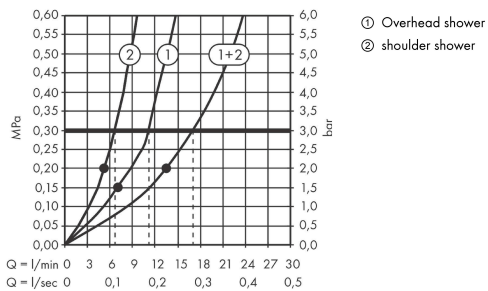

**AXOR ShowerComposition**  
**Shower module 110/220 1jet with shoulder shower**  
 Finish: **Polished Gold Optic** Article Number: **12593990**

**product features**

- consists of: overhead shower, shoulder shower
- shower head size: 110 x 220 mm
- projection: 424 mm
- spray type overhead shower: PowderRain
- flow rate PowderRain spray (at 3 bar): 12 l/min
- material spray disc: metal
- spraytype shoulder shower: PowderRain
- flow rate of shoulder shower at 3 bar: 6,3 l/min
- maximum flow rate at 3 bar: 17 l/min
- minimum flow pressure: 2,5 bar
- max. operating pressure: 6 bar
- simultaneous use of head and shoulder shower possible
- connection type: basic set
- shower arm length: 324 mm

**Technology**

**Design awards**

**Product image**

**Scale drawing**

**AXOR ShowerComposition**  
**Shower module 110/220 1jet with shoulder shower**  
 Finish: **Polished Gold Optic**    Article Number: **12593990**

## Flowchart

The consumption was measured in combination with the appropriate fittings (thermostat/mixer/in-wall valve) to reflect actual application in practice.

**AXOR ShowerComposition**  
**Shower module 110/220 1jet with shoulder shower**  
Finish: **Polished Gold Optic** Article Number: **12593990**