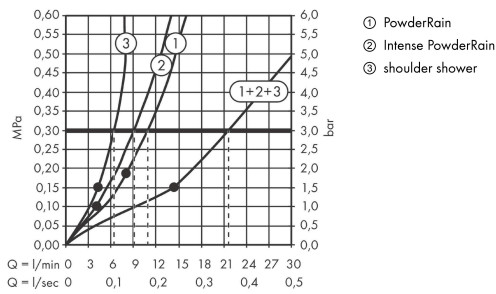

**AXOR ShowerComposition**  
**Shower module 250/250 2jet with shoulder shower**  
 Finish: **Brushed Bronze** Article Number: **12594140**

## Flowchart

The consumption was measured in combination with the appropriate fittings (thermostat/mixer/in-wall valve) to reflect actual application in practice.

**AXOR ShowerComposition**  
**Shower module 250/250 2jet with shoulder shower**  
 Finish: **Brushed Bronze** Article Number: **12594140**