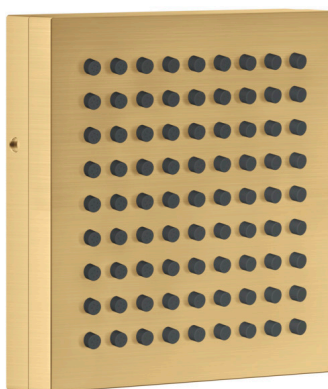

AXOR ShowerComposition Shoulder shower 110/110 1jet

Finish: **Brushed Gold Optic** Article Number: **12596250**

product features

- shower head size: 110 x 110 mm
- spray type: PowderRain
- angle of shower adjustable (2 positions)
- rosette: angular
- maximum flow rate at 3 bar: 6,8 l/min
- flow rate PowderRain spray (at 3 bar): 6,8 l/min
- minimum flow pressure: 1,2 bar
- operating pressure: min. 1 bar/max. 6 bar
- suitable for continuous flow water heaters
- connection dimension: DN15
- material: metal
- connection type: basic set
- EU taxonomy: max. 8 l/min - Do No Significant Harm (DNSH)

Technology

Design awards

Product image

Scale drawing

AXOR ShowerComposition
Shoulder shower 110/110 1jet
Finish: **Brushed Gold Optic**

Article Number: **12596250**

Flowchart