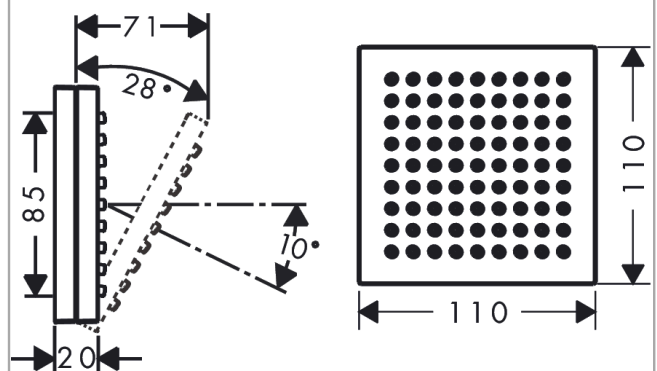

AXOR ShowerComposition Shoulder shower 110/110 1jet

Finish: **Brushed Gold Optic** Article Number: **12596250**

product features

- shower head size: 110 x 110 mm
- spray type: PowderRain
- angle of shower adjustable (2 positions)
- rosette: angular
- maximum flow rate at 3 bar: 6,8 l/min
- flow rate PowderRain spray (at 3 bar): 6,8 l/min
- minimum flow pressure: 1,2 bar
- operating pressure: min. 1 bar/max. 6 bar
- suitable for continuous flow water heaters
- connection dimension: DN15
- material: metal
- connection type: basic set
- EU taxonomy: max. 8 l/min - Do No Significant Harm (DNSH)

Technology

Design awards

Product image

Scale drawing

AXOR ShowerComposition
Shoulder shower 110/110 1jet
Finish: **Brushed Gold Optic**

Article Number: **12596250**

Flowchart