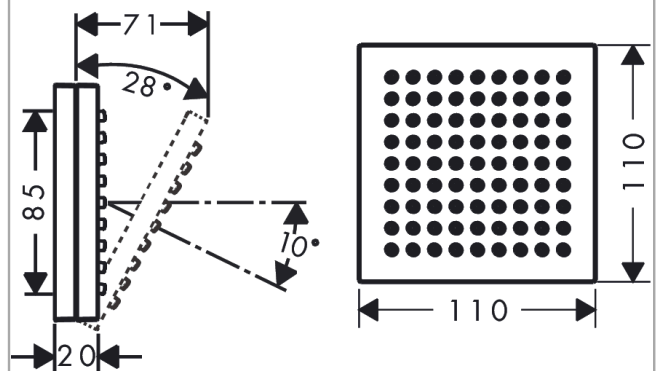

Scale drawing