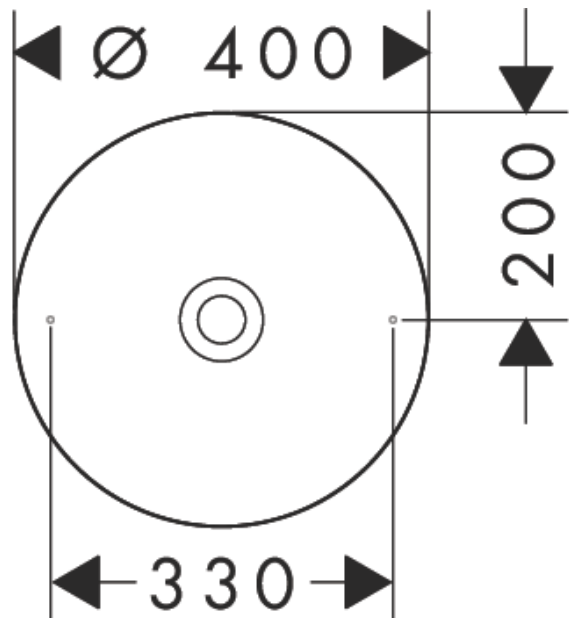

AXOR Suite Basins & Bathtub

Wash bowl 400 without tap hole and overflow

Finish: **Brushed Bronze** Article Number: **42001140**

product features

- consists of: wash bowl, design frame
- material: SolidSurface
- basin inner height: 80 mm
- Material frame: metal
- degree of gloss ceramic: matt
- without tap hole
- without overflow
- without waste set
- only combinable with non-closing waste set
- installation type: built-on

Design awards

Product image

Scale drawing

AXOR Suite Basins & Bathtub
Wash bowl 400 without tap hole and overflow
Finish: **Brushed Bronze** Article Number: **42001140**

Installation examples