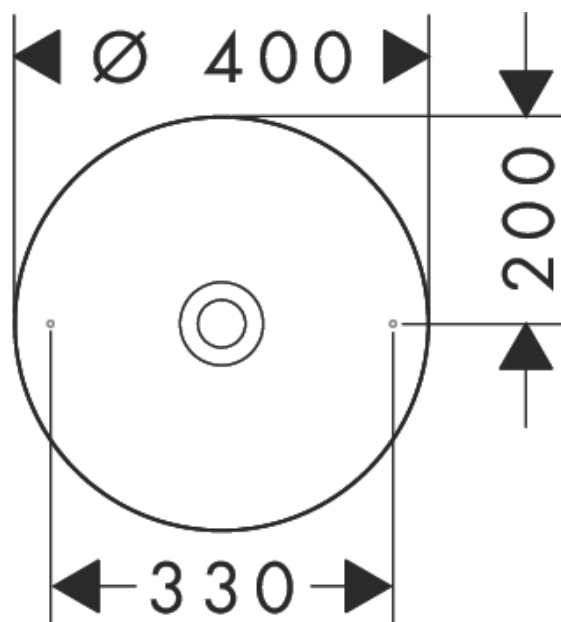

AXOR Suite Basins & Bathtub

Wash bowl 400 without tap hole and overflow

Finish: **Brushed Brass** Article Number: **42001950**

product features

- consists of: wash bowl, design frame
- material: SolidSurface
- basin inner height: 80 mm
- Material frame: metal
- degree of gloss ceramic: matt
- without tap hole
- without overflow
- without waste set
- only combinable with non-closing waste set
- installation type: built-on

Design awards

Product image

Scale drawing

AXOR Suite Basins & Bathtub
Wash bowl 400 without tap hole and overflow
Finish: **Brushed Brass** Article Number: **42001950**

Installation examples