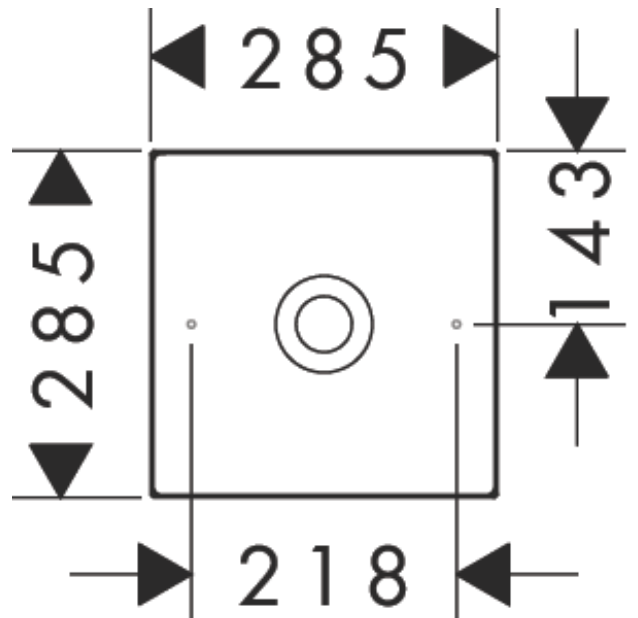

AXOR Suite Basins & Bathtub

Wash bowl 285/285 without tap hole and overflow

Finish: **Brushed Bronze** Article Number: **42002140**

product features

- consists of: wash bowl, design frame
- material: SolidSurface
- basin inner height: 80 mm
- Material frame: metal
- degree of gloss ceramic: matt
- without tap hole
- without overflow
- without waste set
- only combinable with non-closing waste set
- installation type: built-on

Design awards

Product image

Scale drawing

AXOR Suite Basins & Bathtub
Wash bowl 285/285 without tap hole and overflow
 Finish: **Brushed Bronze** Article Number: **42002140**

Installation examples