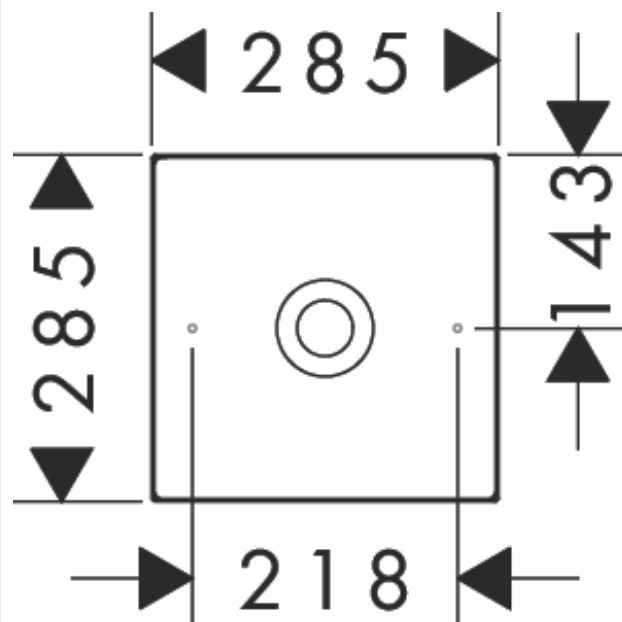

AXOR Suite Basins & Bathtub
Wash bowl 285/285 without tap hole and overflow
 Finish: **Matt Black** Article Number: **42002670**

product features

- consists of: wash bowl, design frame
- material: SolidSurface
- basin inner height: 80 mm
- Material frame: metal
- degree of gloss ceramic: matt
- without tap hole
- without overflow
- without waste set
- only combinable with non-closing waste set
- installation type: built-on

Design awards

Product image

Scale drawing

AXOR Suite Basins & Bathtub
Wash bowl 285/285 without tap hole and overflow
Finish: **Matt Black** Article Number: **42002670**

Installation examples