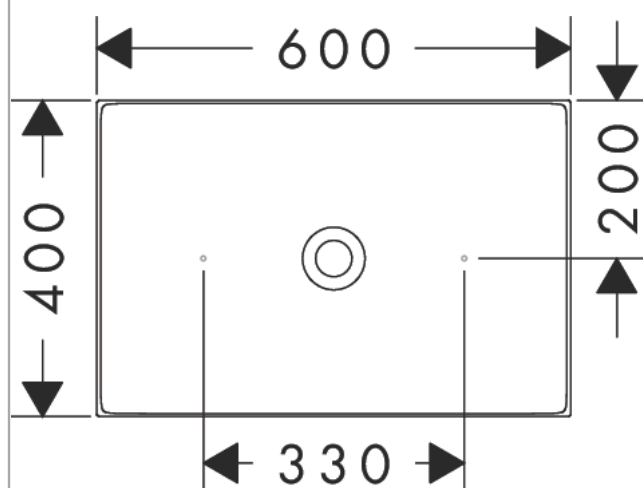

### Wash bowl 600/400 without tap hole and overflow

Finish: **Brushed Bronze** Article Number: **42004140**

#### product features

- consists of: wash bowl, design frame
- material: SolidSurface
- basin inner height: 80 mm
- Material frame: metal
- degree of gloss ceramic: matt
- without tap hole
- without overflow
- without waste set
- only combinable with non-closing waste set
- installation type: built-on

#### Scale drawing

**AXOR Suite Basins & Bathtub**  
**Wash bowl 600/400 without tap hole and overflow**  
Finish: **Brushed Bronze** Article Number: **42004140**