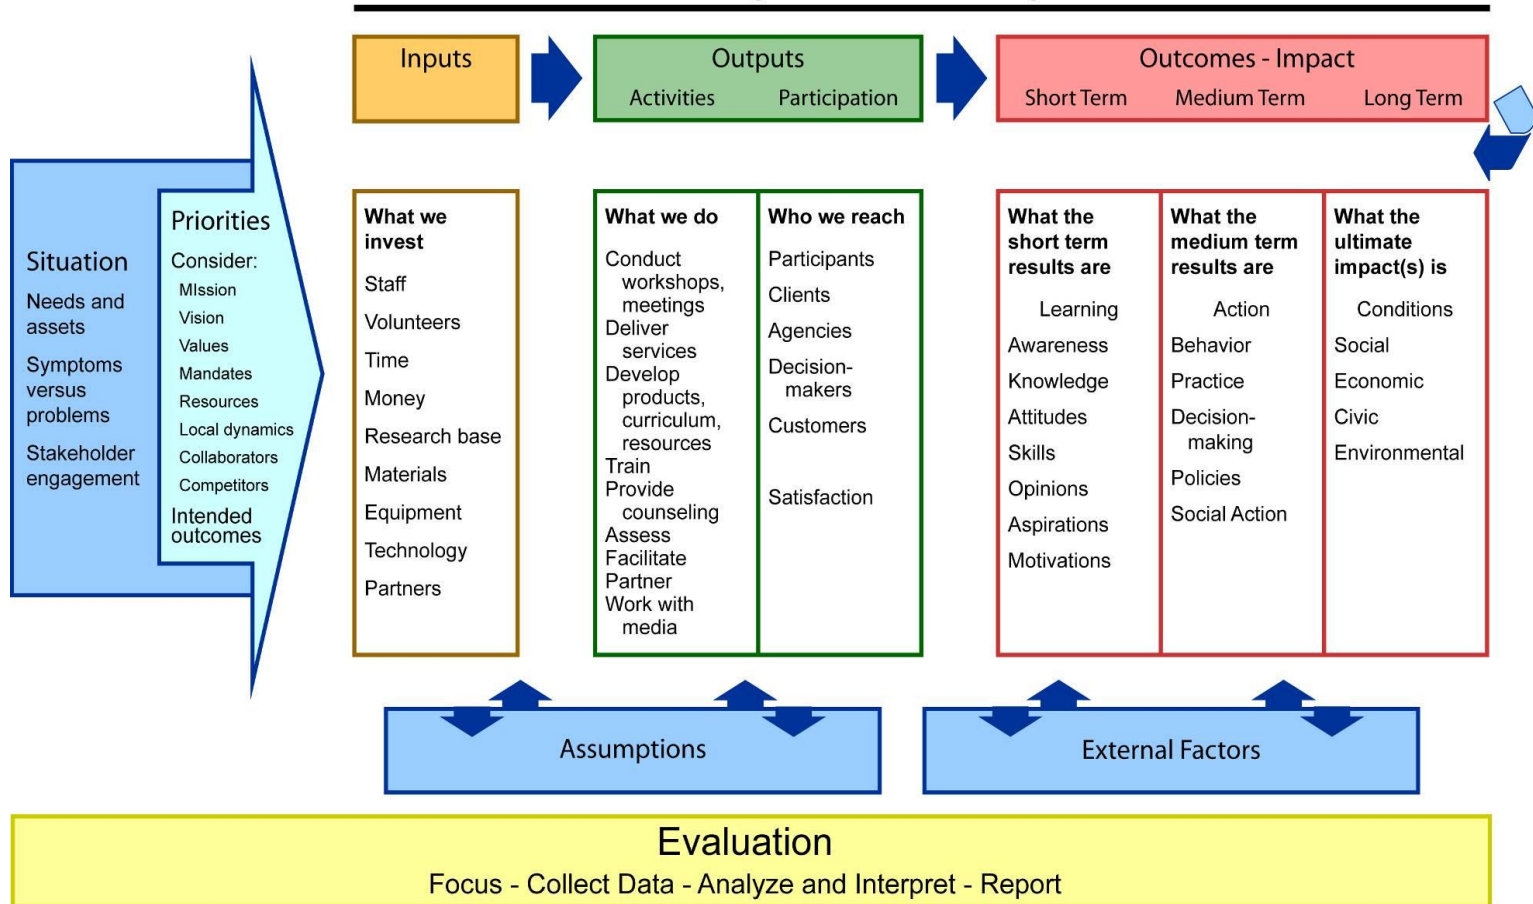

Describe the Program

Program Action - Logic Model

From the University of Wisconsin- Extension, Program Development and Evaluation:

<http://www.uwex.edu/ces/pdande/evaluation/evallogicmodel.html>